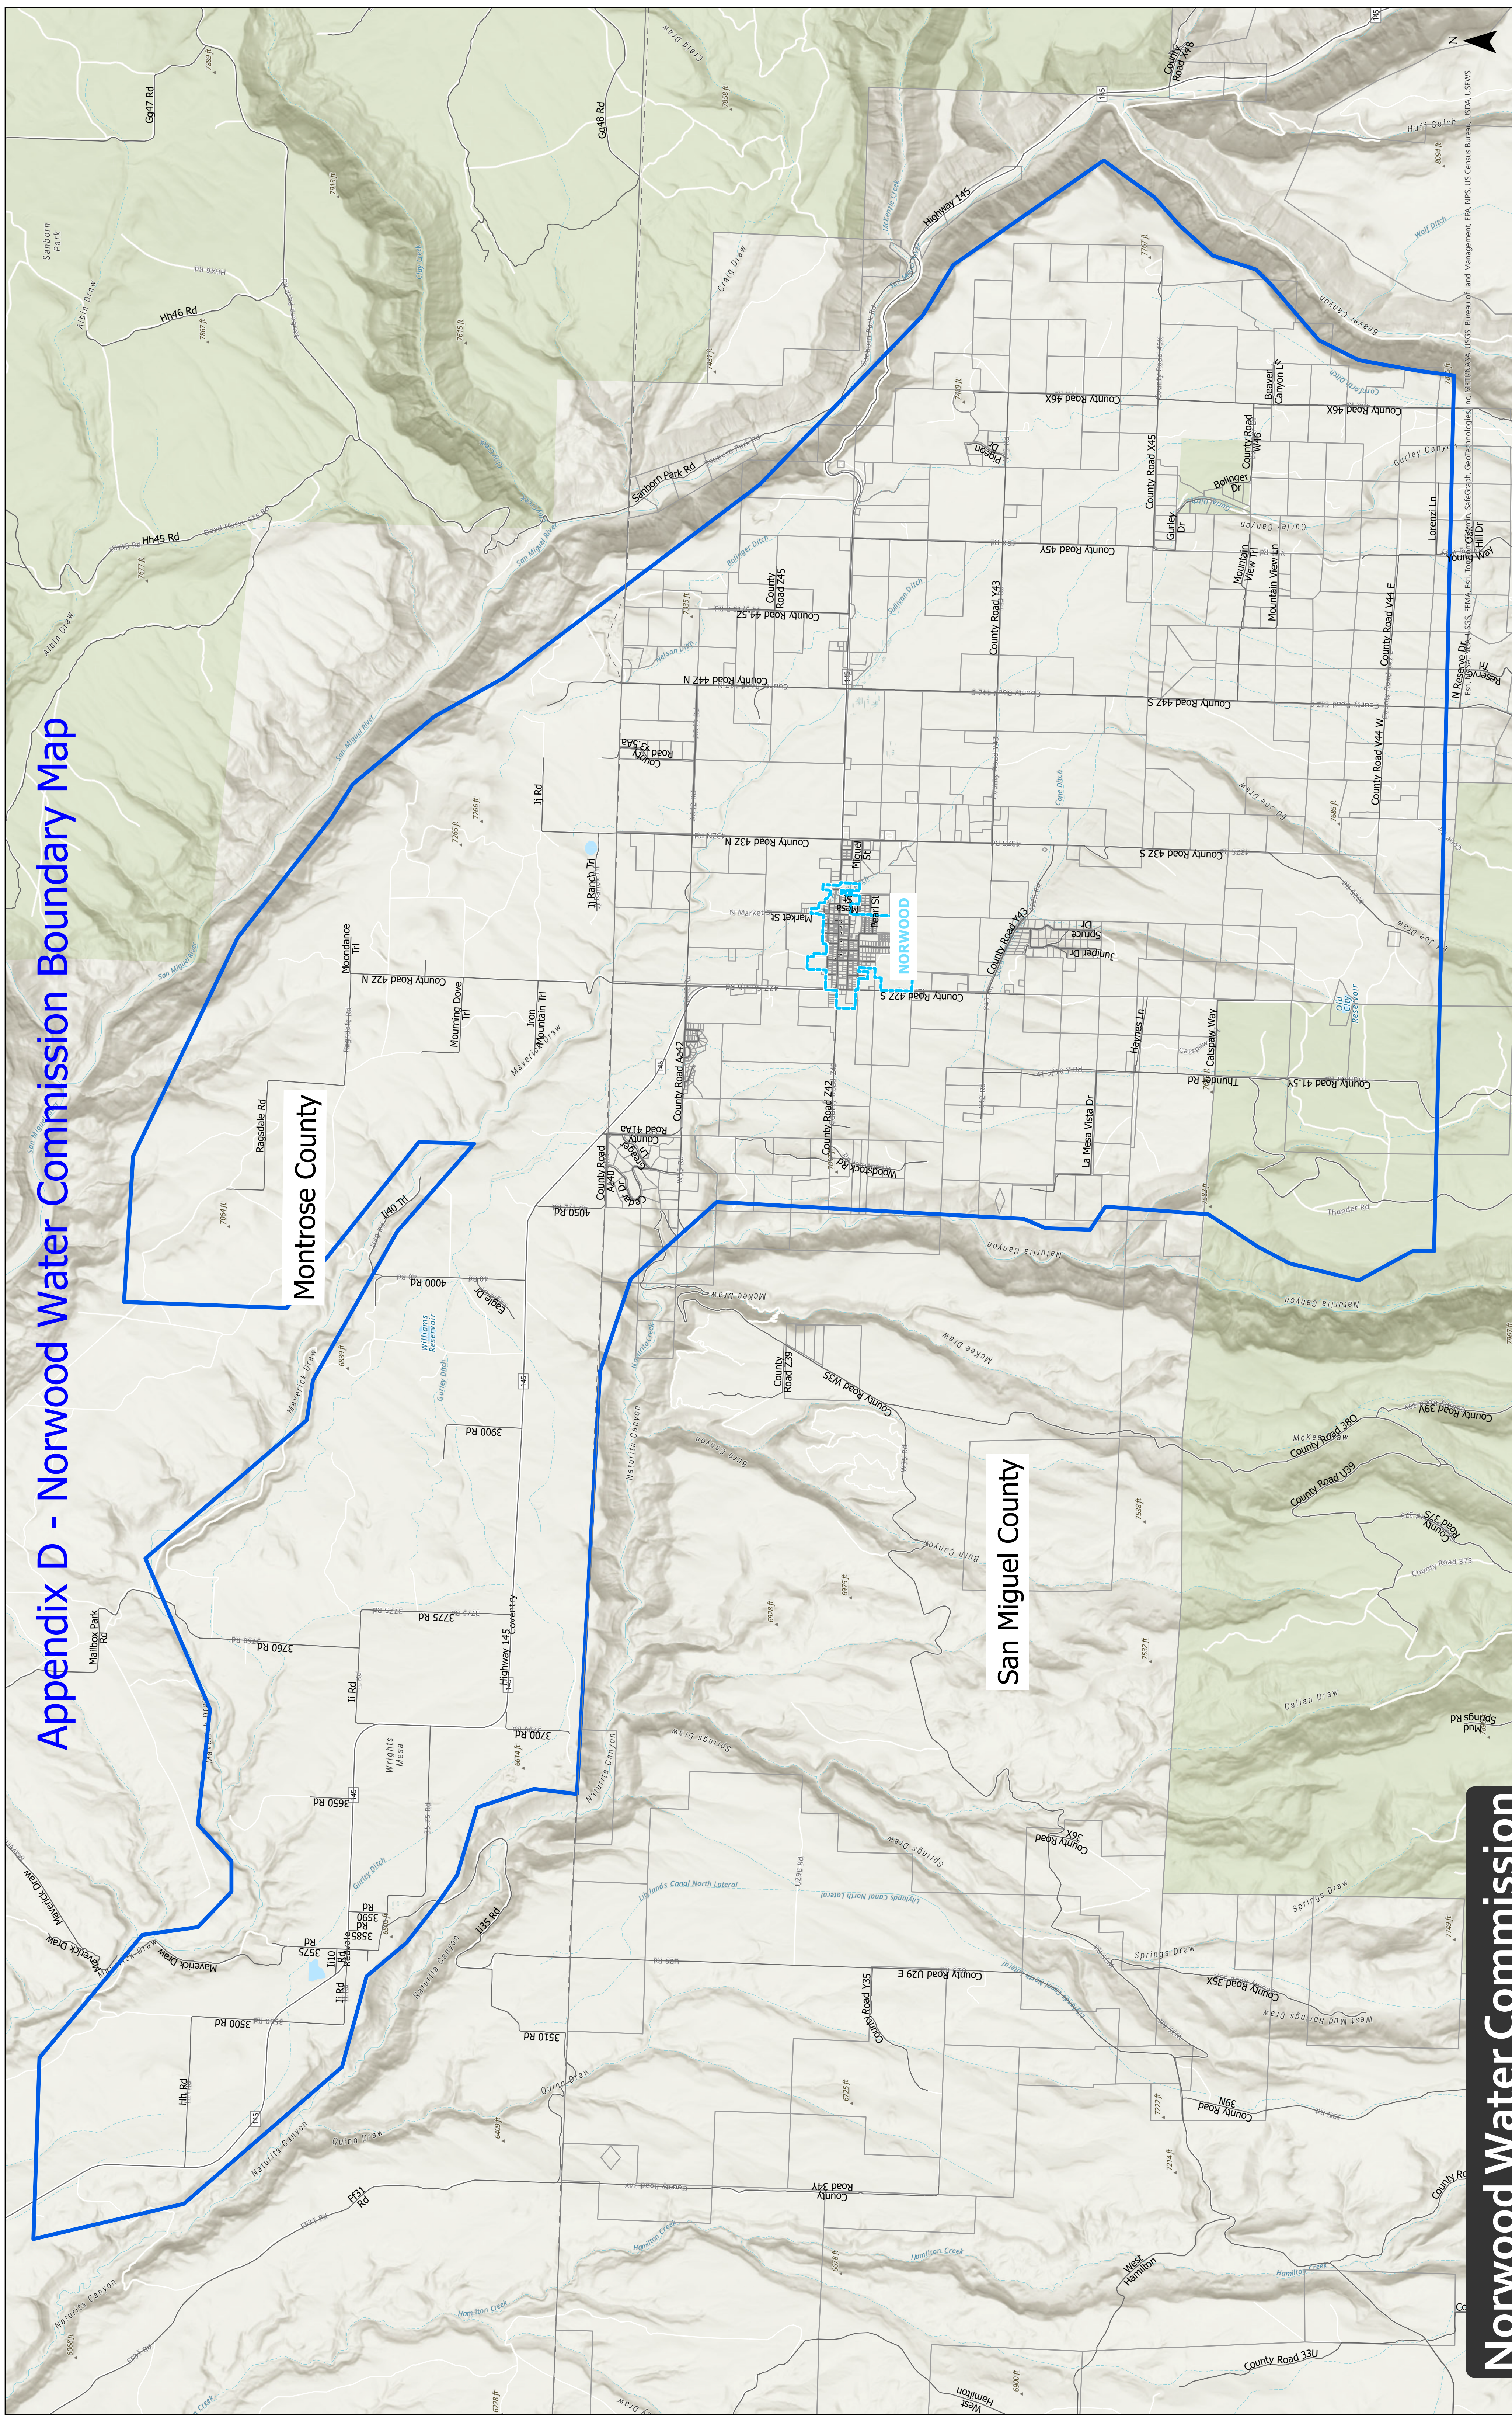

Appendix D - Norwood Water Commission Boundary Map

Norwood Water Commission

- Norwood Water Commission
- Norwood Town Boundary
- Permits Region

DISCLAIMER
This information is a product of the San Miguel County GIS Department and is intended for the display of relative positions and locations only. Users of this information agree that no assertion or warranty of any kind has been made by San Miguel County as to its accuracy. The presence on the map of a road feature does not indicate public access.